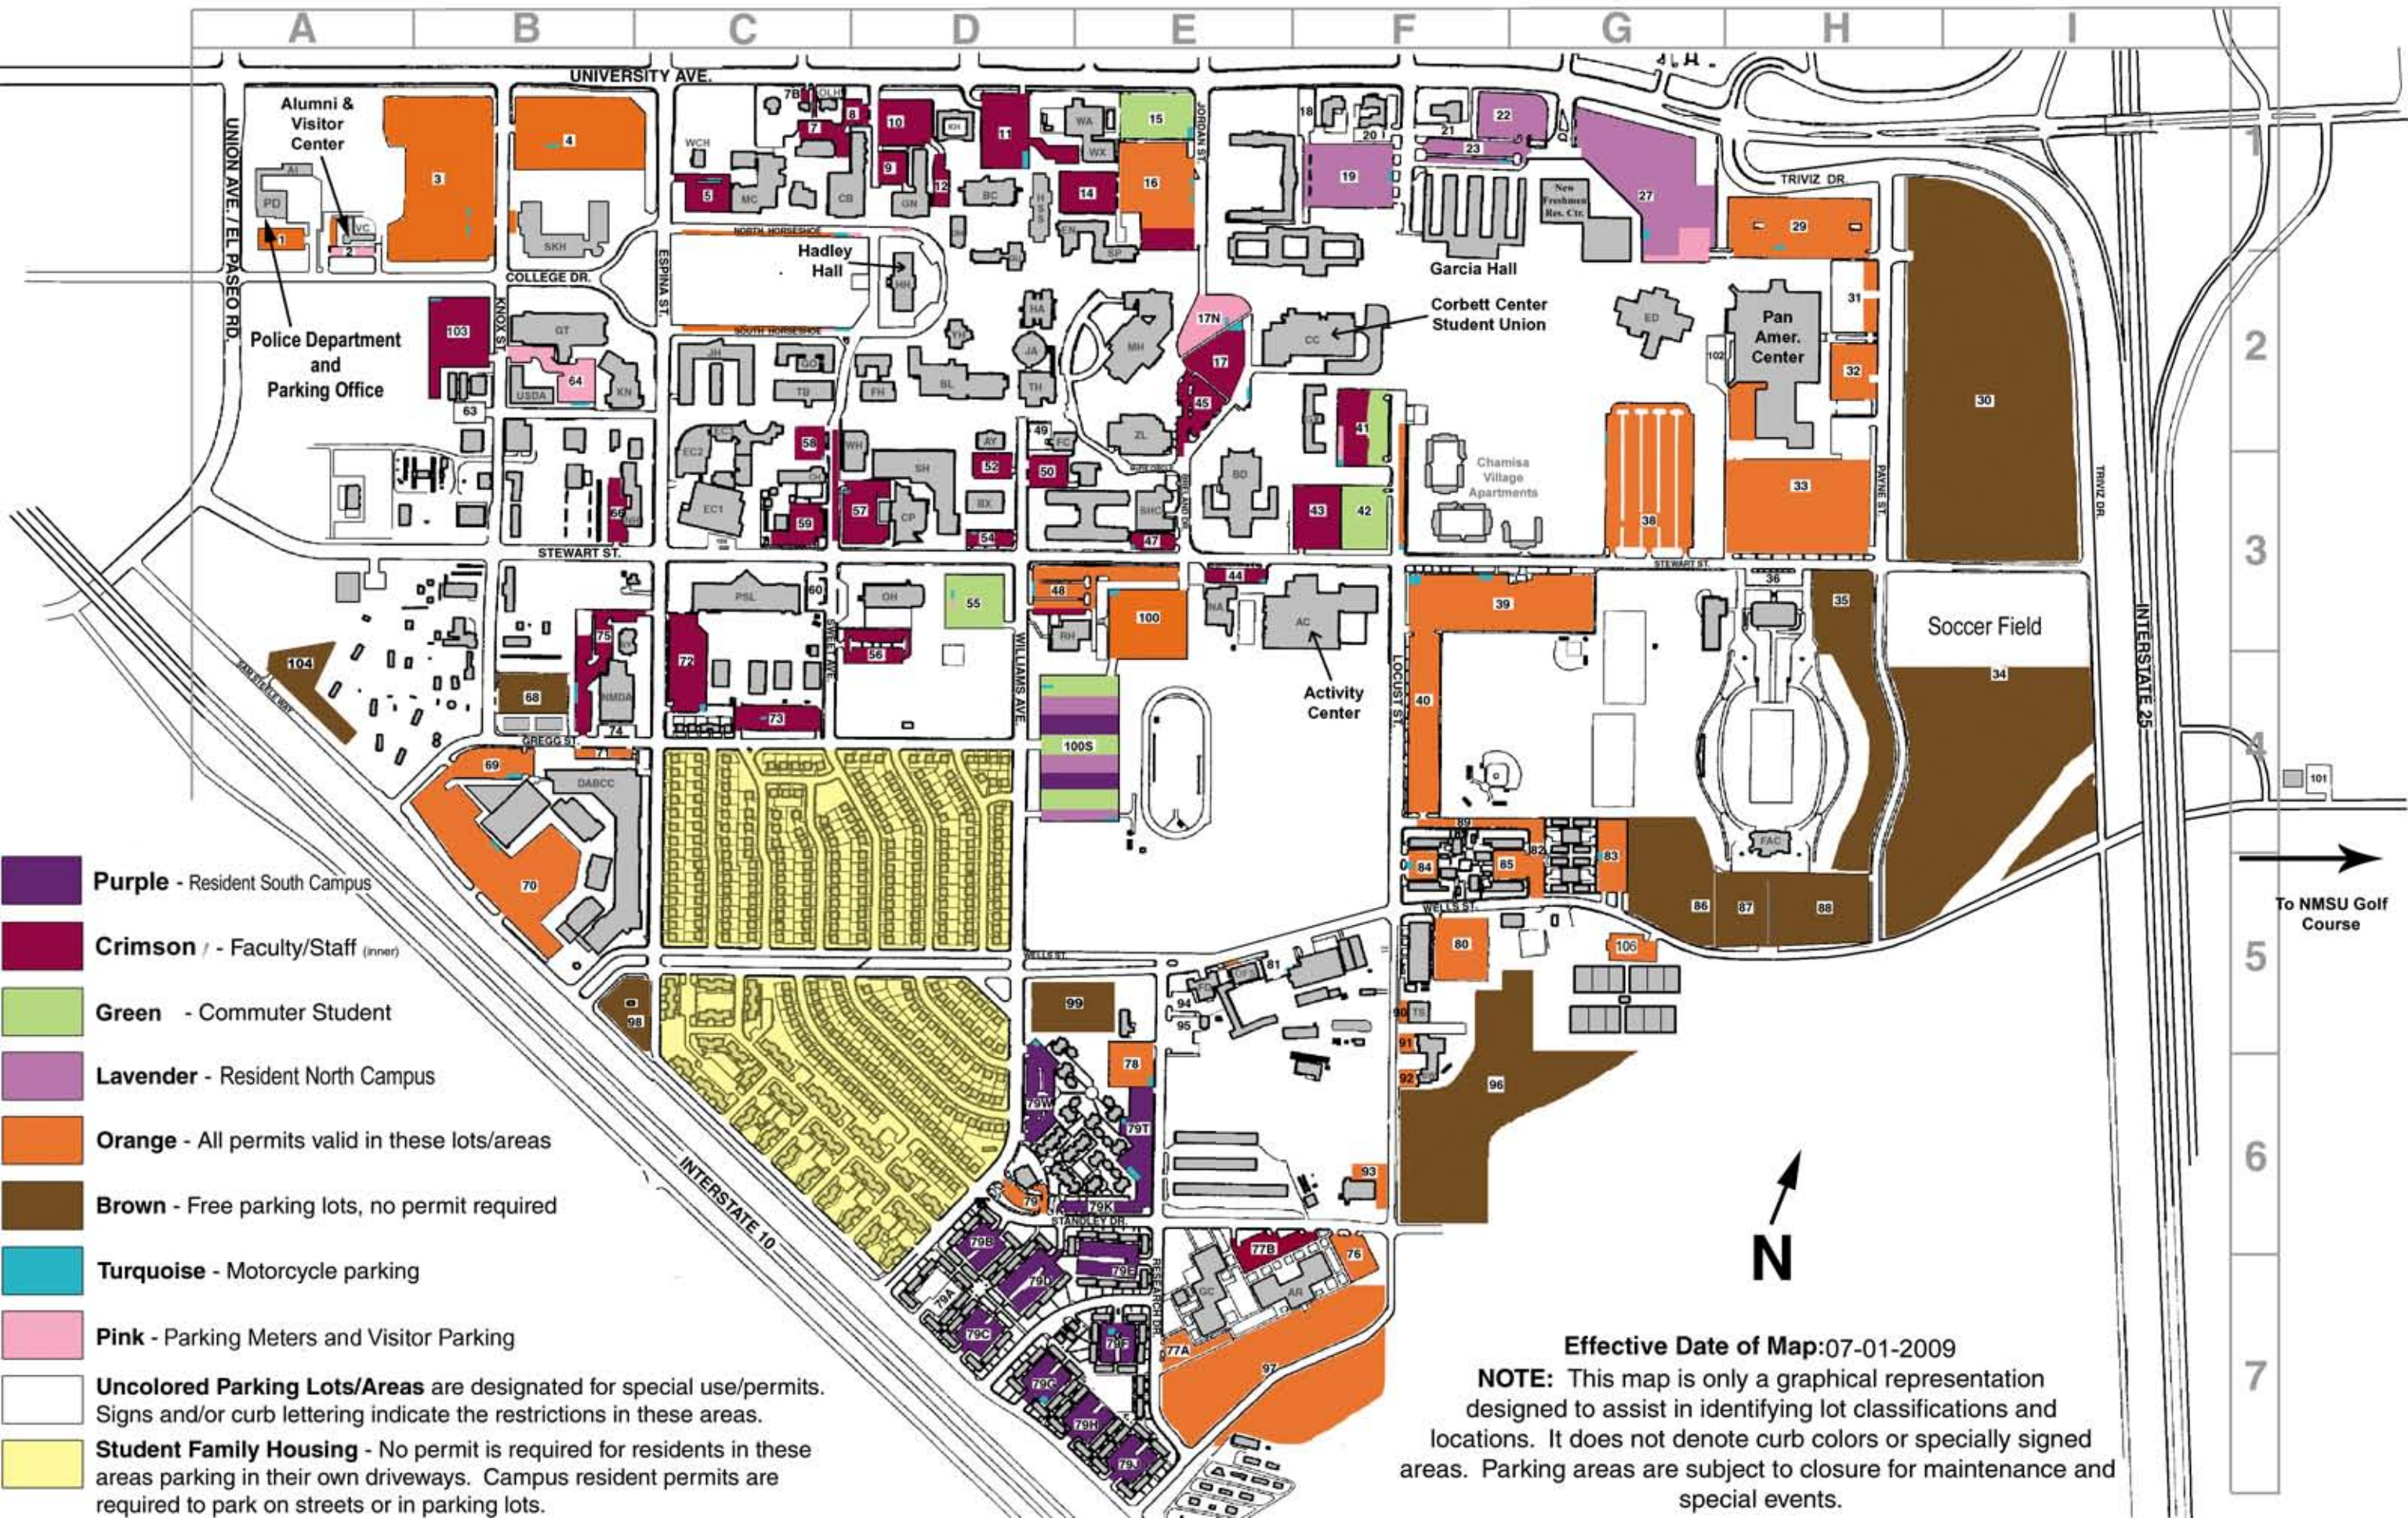

# New Mexico State University

- Purple** - Resident South Campus
- Crimson** / - Faculty/Staff (inner)
- Green** - Commuter Student
- Lavender** - Resident North Campus
- Orange** - All permits valid in these lots/areas
- Brown** - Free parking lots, no permit required
- Turquoise** - Motorcycle parking
- Pink** - Parking Meters and Visitor Parking
- Uncolored Parking Lots/Areas** are designated for special use/permits. Signs and/or curb lettering indicate the restrictions in these areas.
- Student Family Housing** - No permit is required for residents in these areas parking in their own driveways. Campus resident permits are required to park on streets or in parking lots.

**Effective Date of Map: 07-01-2009**

**NOTE:** This map is only a graphical representation designed to assist in identifying lot classifications and locations. It does not denote curb colors or specially signed areas. Parking areas are subject to closure for maintenance and special events.

2  
3  
4  
5  
6  
7