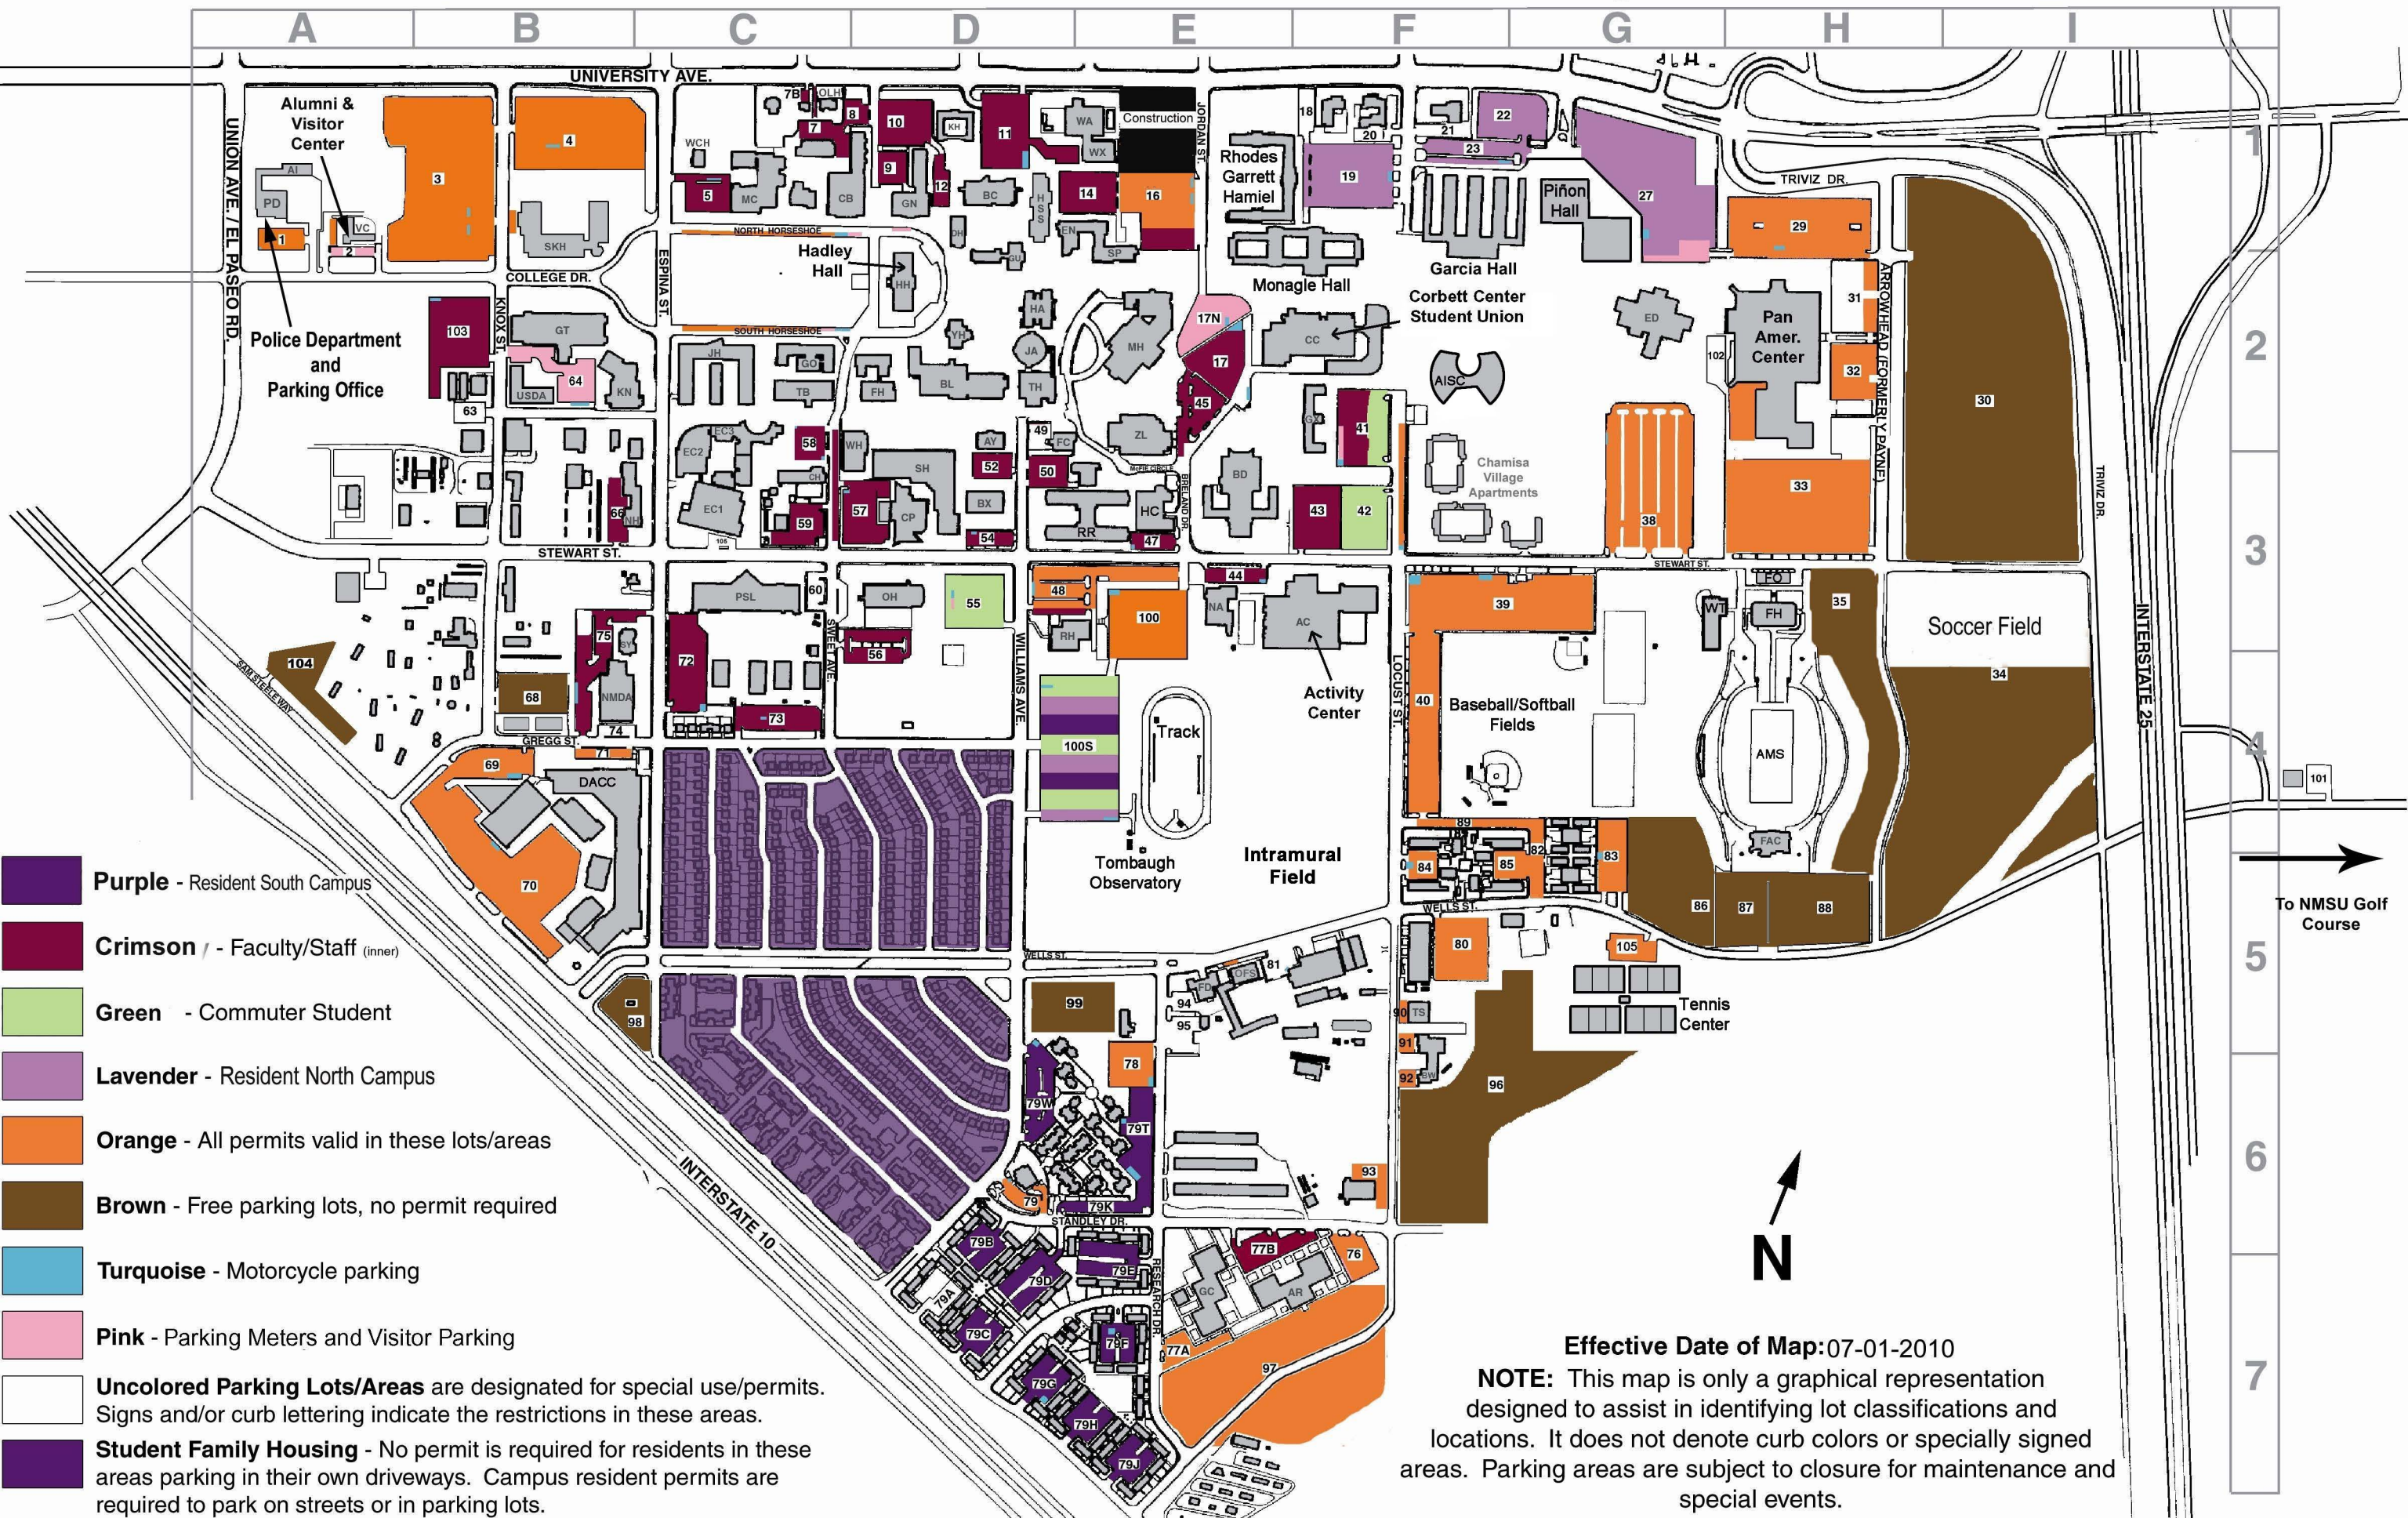

# New Mexico State University

- Purple** - Resident South Campus
- Crimson** / - Faculty/Staff (inner)
- Green** - Commuter Student
- Lavender** - Resident North Campus
- Orange** - All permits valid in these lots/areas
- Brown** - Free parking lots, no permit required
- Turquoise** - Motorcycle parking
- Pink** - Parking Meters and Visitor Parking
- Uncolored Parking Lots/Areas** are designated for special use/permits. Signs and/or curb lettering indicate the restrictions in these areas.
- Student Family Housing** - No permit is required for residents in these areas parking in their own driveways. Campus resident permits are required to park on streets or in parking lots.

**Effective Date of Map: 07-01-2010**

**NOTE:** This map is only a graphical representation designed to assist in identifying lot classifications and locations. It does not denote curb colors or specially signed areas. Parking areas are subject to closure for maintenance and special events.

1  
2  
3  
4  
5  
6  
7

→ To NMSU Golf Course